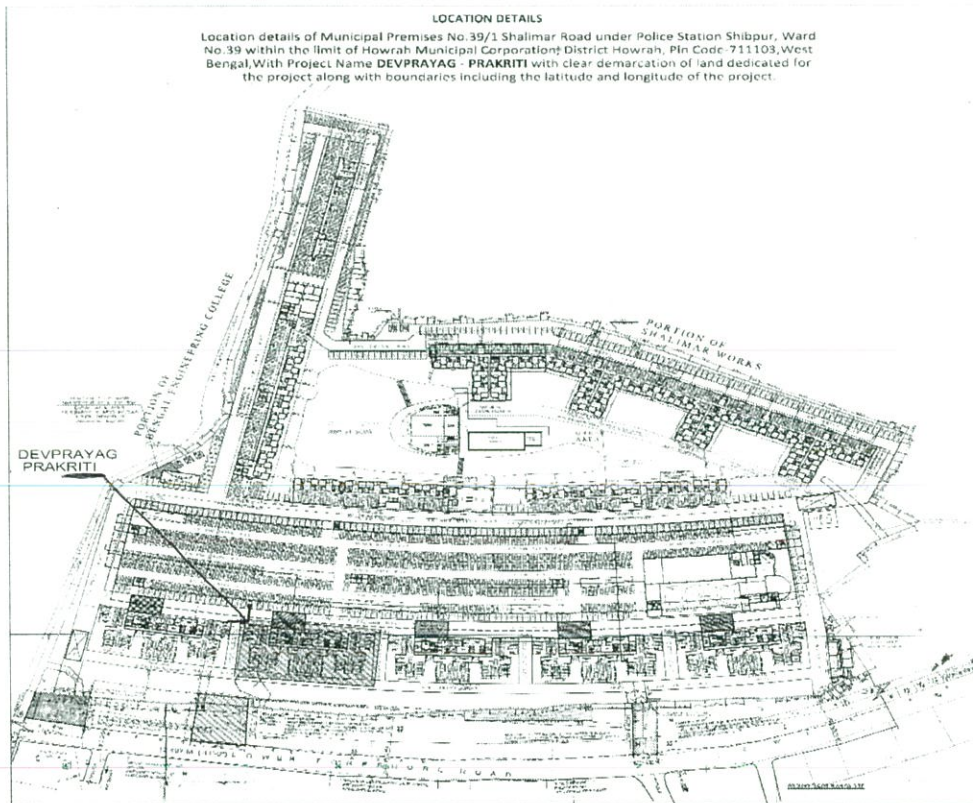

LOCATION DETAILS

Location details of Municipal Premises No. 39/1, Shalimar Road under Police Station Shibpur, Ward No. 39, within the limits of Howrah Municipal Corporation, District Howrah, Pin Code-711103, West Bengal, With Project Name **DEVPRAYAG-PRAKRITI** with clear demarcation of land dedicated for the project along with its boundaries including the latitude and longitude of the project.

The latitude and longitude of the center of the project:

LATITUDE	LONGITUDE
22°33'10.39"N	88° 18'39.39"E

Place: Kolkata

Date: 22.01.2026

Page 1 of 1

Yours Faithfully
EDEN REALTY VENTURES PVT. LTD.

Director

📍 Eden Realty Ventures Pvt. Ltd. | Metropolitan Building
7 J L Nehru Road | Kolkata 700 013 | India